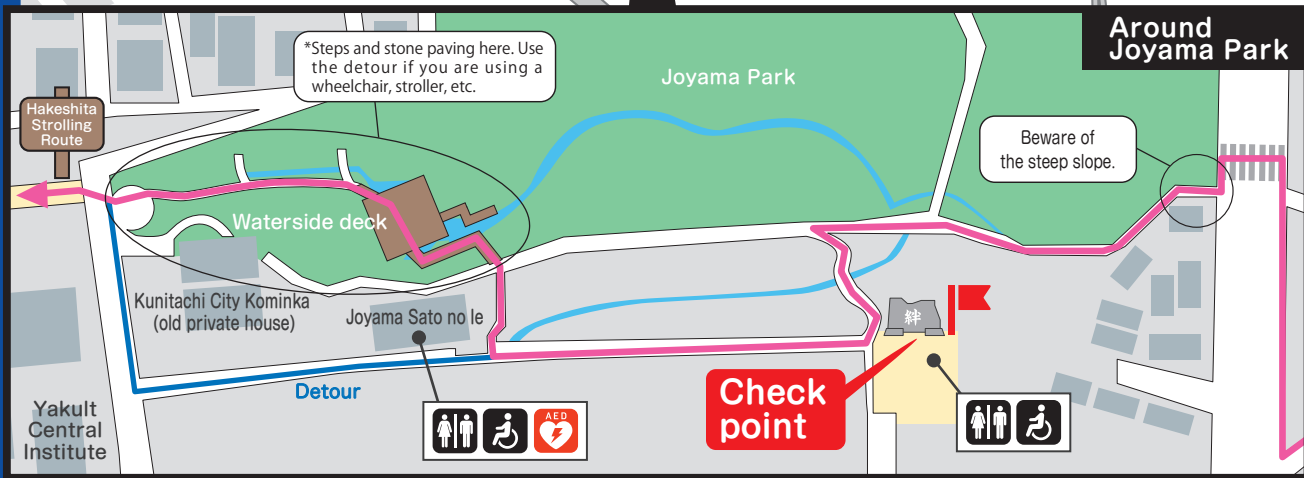

Course Map

Descriptions on the map

Public toilet

AED

Multipurpose toilet

Checkpoint

*The course may change due to various circumstances. *The map uses abbreviations in some parts. Your understanding is appreciated.

“Tokyo Kenko Walk 2022” was held from November 13 (Sun) to 20 (Sun), 2022. We thank the many people who participated.

See the official site for event details.

Tokyo Kenko Walk 検索
<https://www.tokyo-kenkowalk.jp>