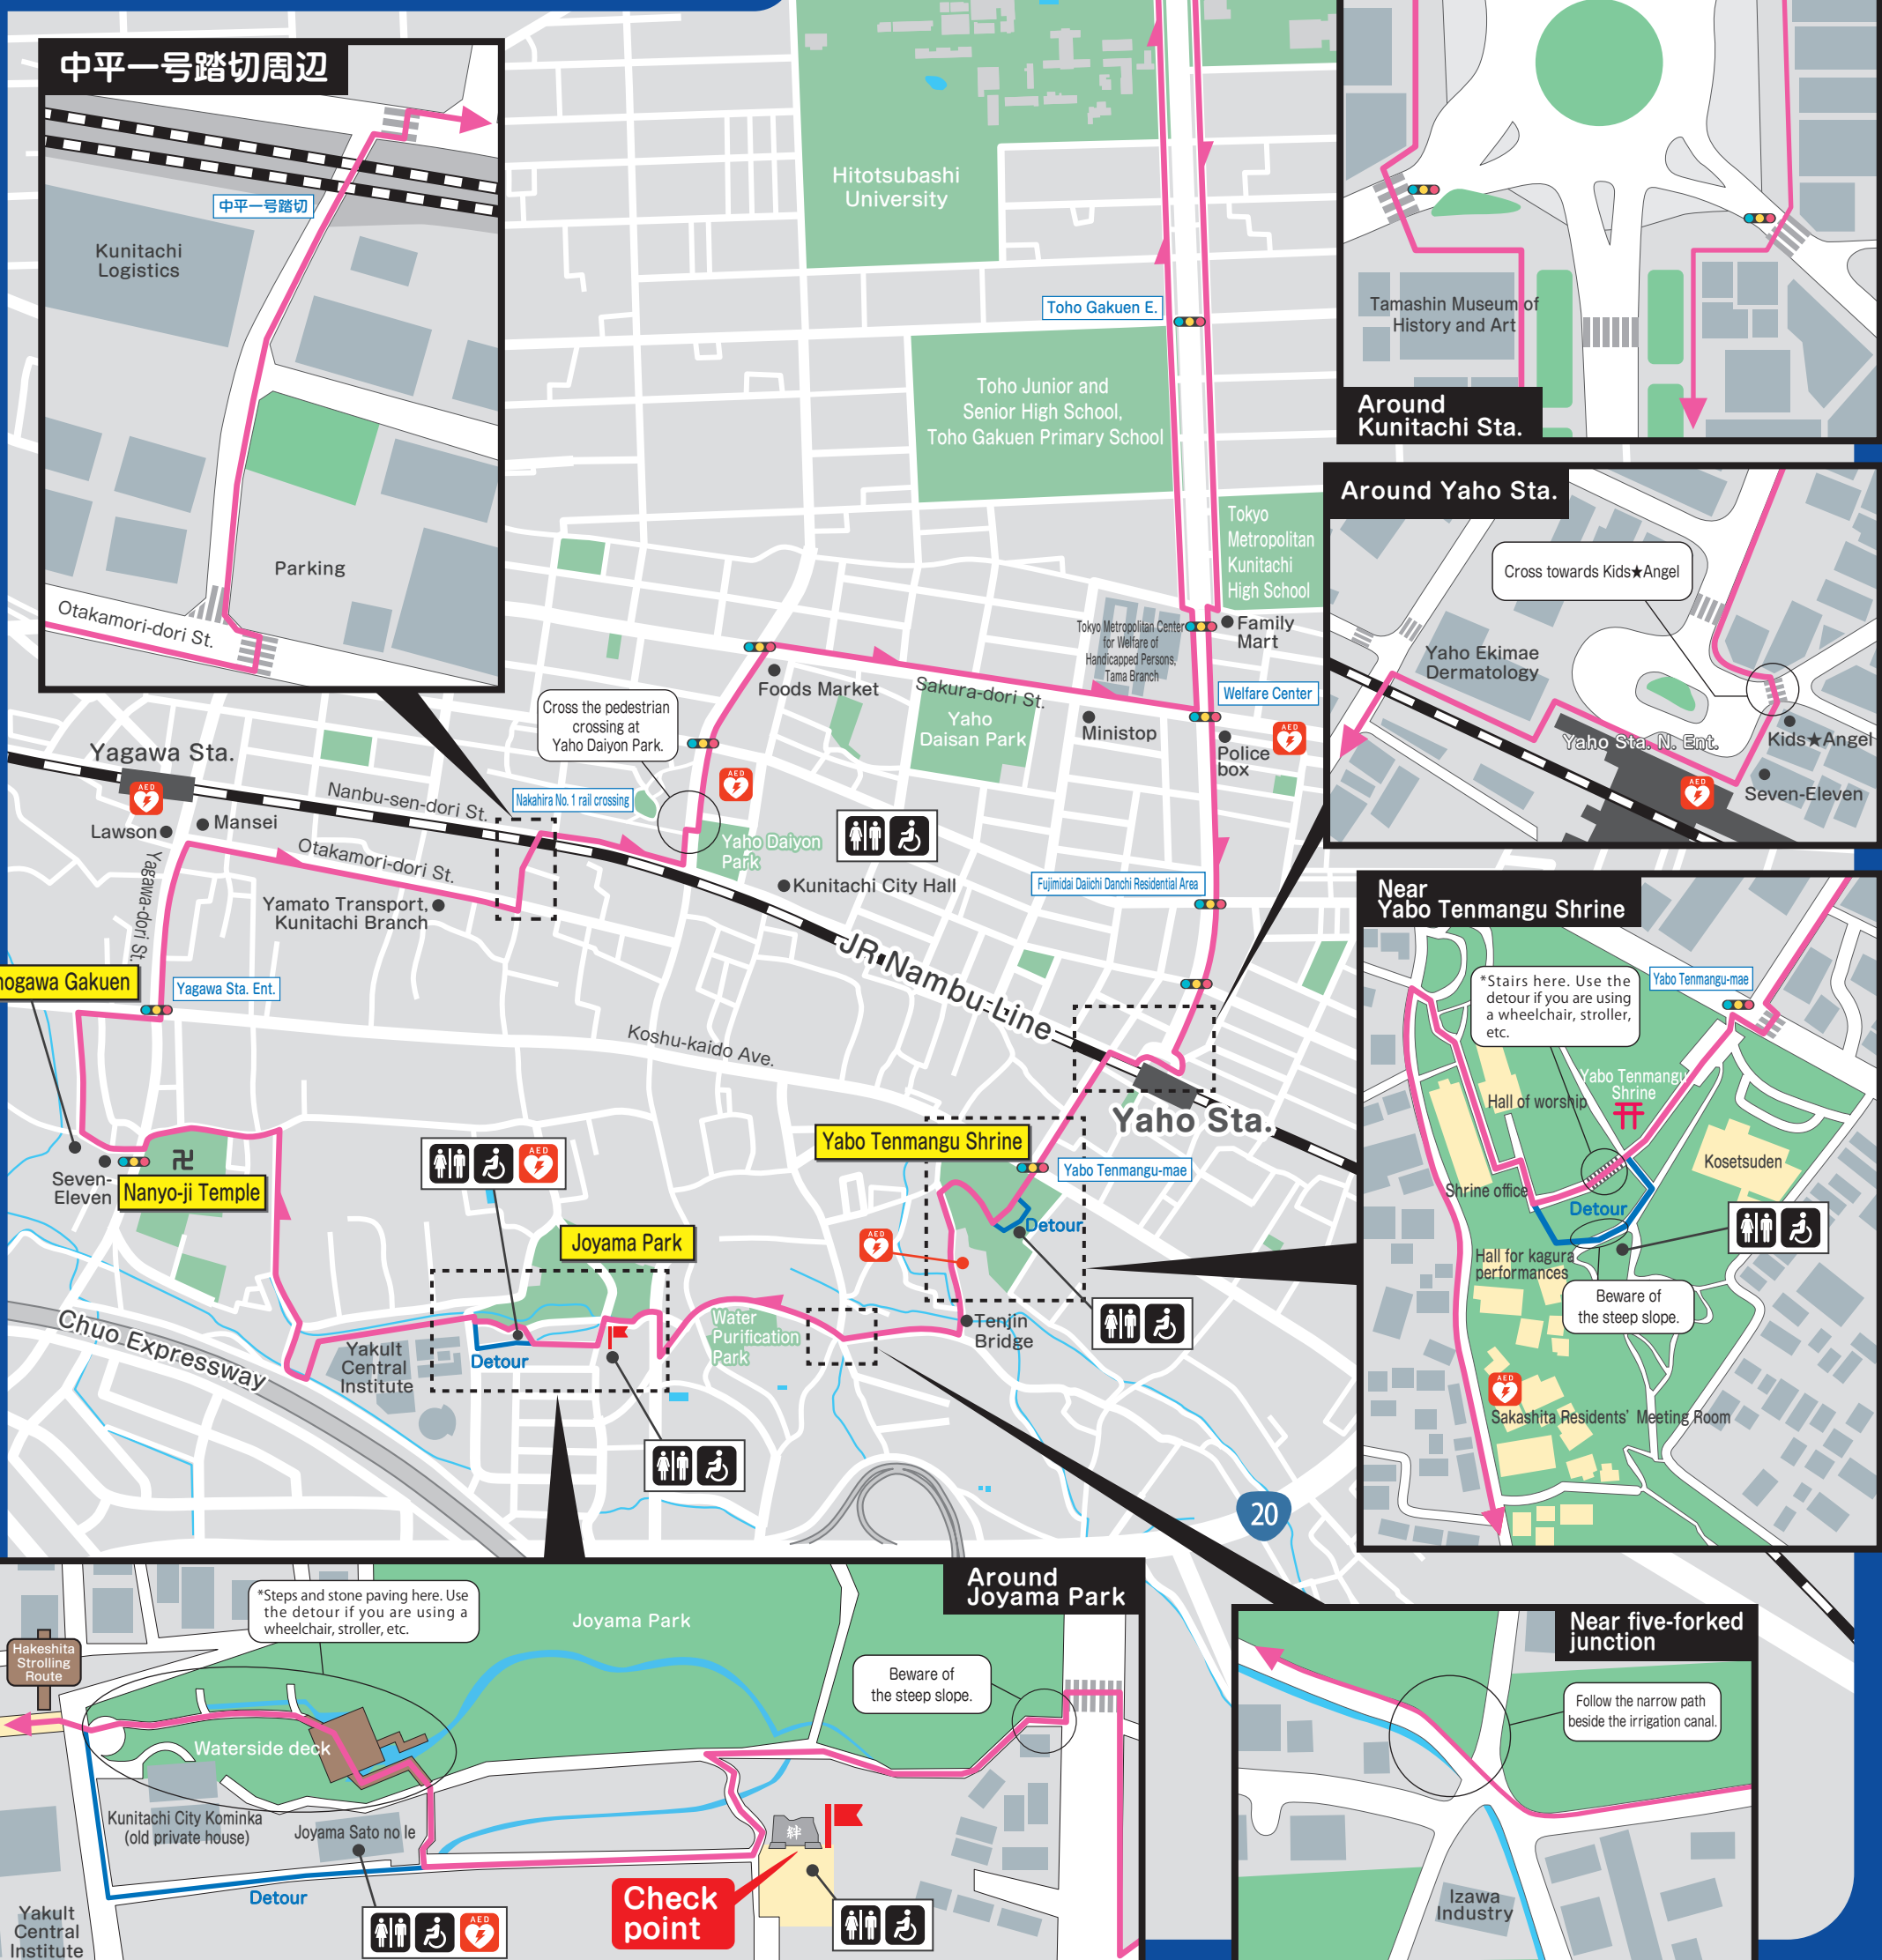

Course Map

Descriptions on the map

Public toilet

AED

Multipurpose toilet

Checkpoint

*The course may change due to various circumstances. *The map uses abbreviations in some parts. Your understanding is appreciated.

“Tokyo Kenko Walk 2022” was held from November 13 (Sun) to 20 (Sun), 2022. We thank the many people who participated.

See the official site for event details.

Tokyo Kenko Walk 検索
<https://www.tokyo-kenkowalk.jp>