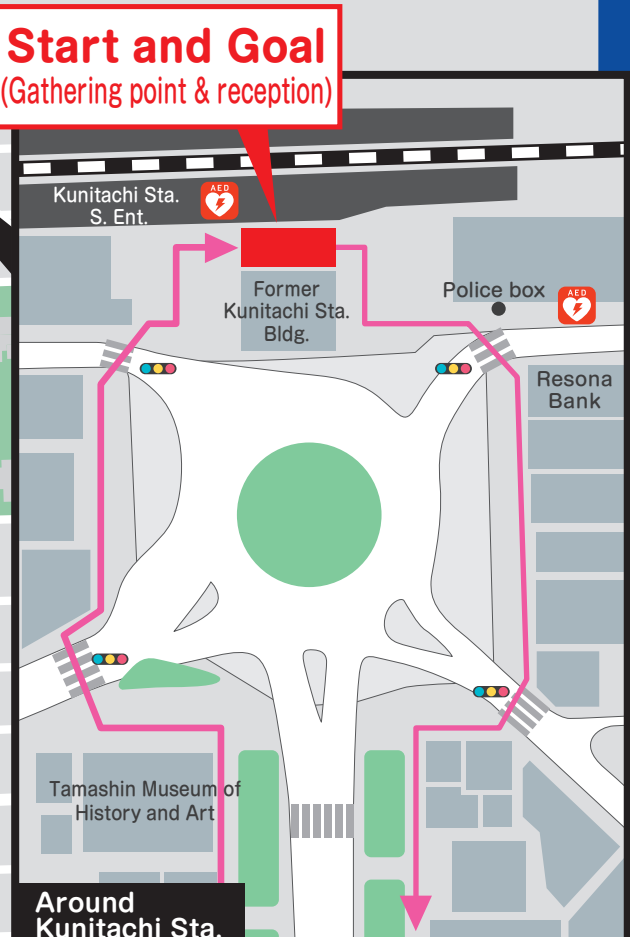

Course Map

Descriptions on the map

Public toilet

AED

Multipurpose toilet

Checkpoint

*The course may change due to various circumstances. *The map uses abbreviations in some parts. Your understanding is appreciated.

“Tokyo Kenko Walk 2022” was held from November 13 (Sun) to 20 (Sun), 2022. We thank the many people who participated.

See the official site for event details.

Tokyo Kenko Walk 検索
<https://www.tokyo-kenkowalk.jp>