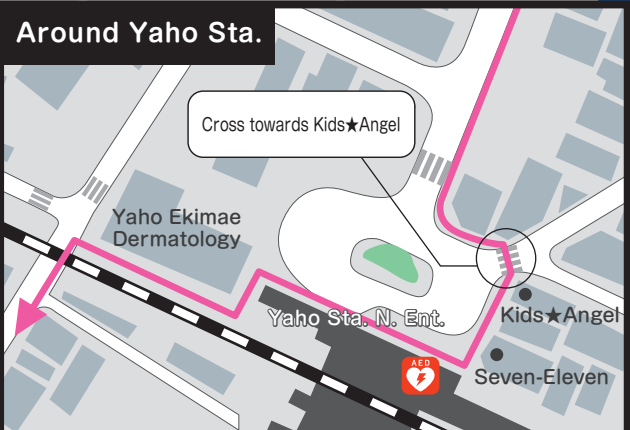

Course Map

Descriptions on the map

Public toilet

AED

Multipurpose toilet

Checkpoint

*The course may change due to various circumstances. *The map uses abbreviations in some parts. Your understanding is appreciated.

“Tokyo Kenko Walk 2022” was held from November 13 (Sun) to 20 (Sun), 2022. We thank the many people who participated.

See the official site for event details.

Tokyo Kenko Walk 検索
<https://www.tokyo-kenkowalk.jp>