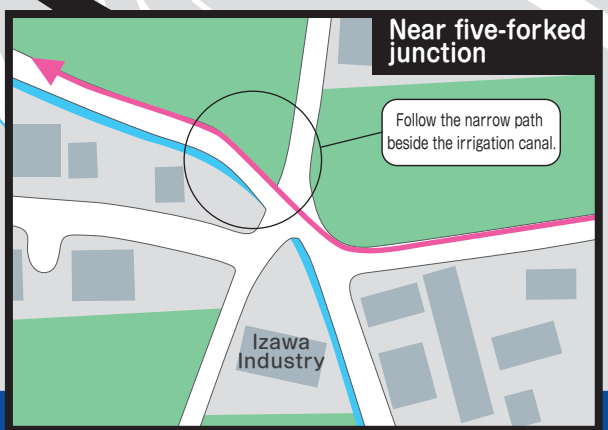

Course Map

Descriptions on the map

Public toilet

AED

Multipurpose toilet

Checkpoint

*The course may change due to various circumstances. *The map uses abbreviations in some parts. Your understanding is appreciated.

“Tokyo Kenko Walk 2022” was held from November 13 (Sun) to 20 (Sun), 2022. We thank the many people who participated.

See the official site for event details.

Tokyo Kenko Walk 検索
<https://www.tokyo-kenkowalk.jp>